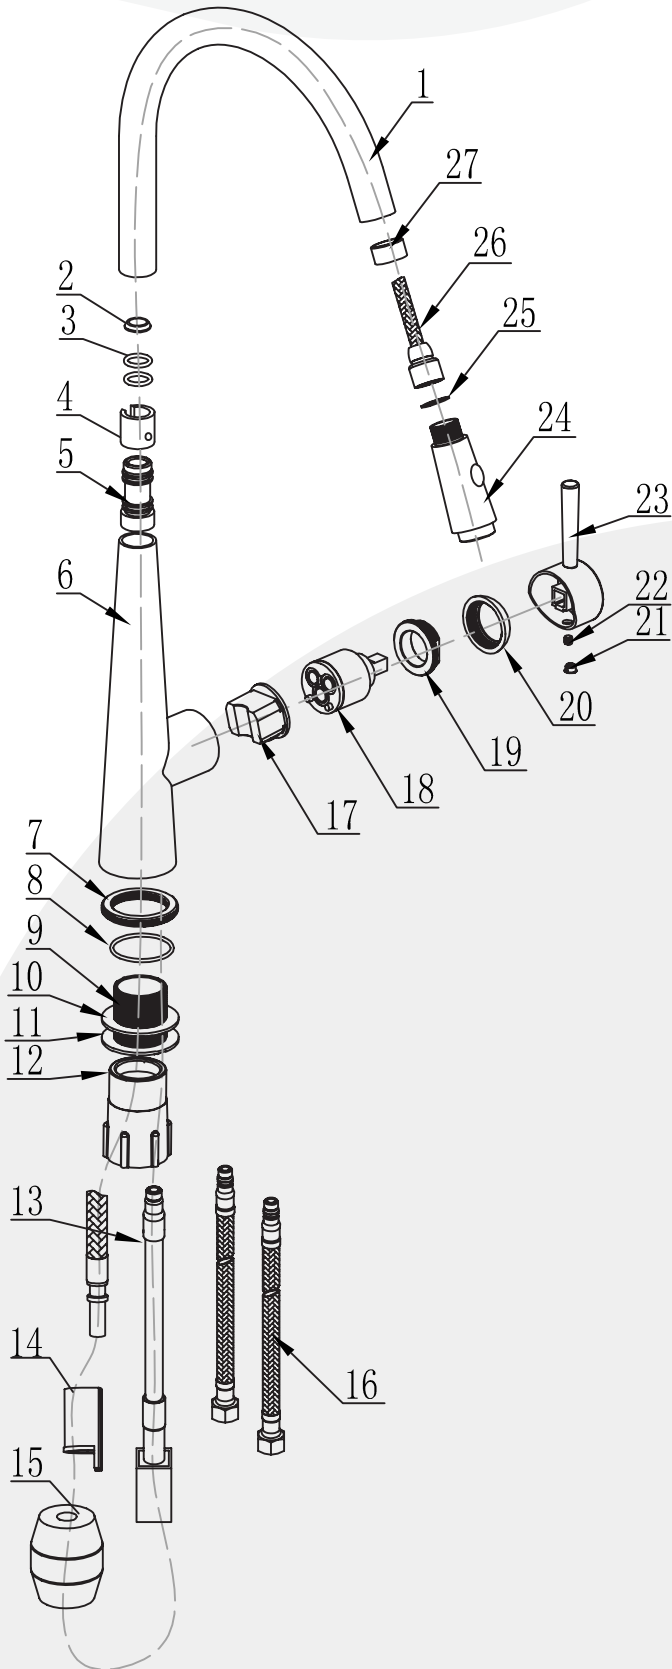

Easy Install

Rust Resistant

Specifications

Descriptions

- 3/8" speedway compression
- Ceramic cartridge
- Silent braided nylon hose
- Swiss Neoperi® PEX Food-Grade Pull-Out Hose + Quick Connect Hose

Certifications

- CSA B125.1
- NSF/ANSI standard 61 and 372
- ASME A112.18.1

Material & Installation

- Premium solid lead-free brass construction for durability and reliability.
- MT surface finishes resist corrosion and tarnishing.
- Single-hole or three-hole installation (Deck plate needed to be buy separated).
- Preattached flexible supply lines simplify installation.

Water Conservation & Rebates

Model: KFB1004

Single handle Single-Hole Kitchen Faucet

Lead-free

Water saving

Easy Control

Easy Install

Rust Resistant

POS NO.	SPARE PART DESCRIPTION	Qty
1	Elbow pipe	1
2	Wearing ring	1
3	O ring	2
4	Pipe insert	1
5	U tube connector	1
6	Main body	1
7	Main body nut	1
8	O ring	1
9	Main screw tube	1
10	Rubber pad	1
11	Metal Pad	1
12	Main body fixing nut	1
13	Quick connector	1
14	Hose cap	1
15	Weighted ball	1
16	Hose 9/16-24UNEF-M8x1	1
17	Cartridge cushion	1
18	Spain citec ceramic disc cartridge	1
19	Cartridge holder	1
20	Cartridge deco cover	1
21	Nut cover	1
22	Hexagon socket screw	1
23	Handle	1
24	Spray head	1
25	O ring	1
26	Hose M15x1-M8x1-1800	1
27	Pipe insert	1