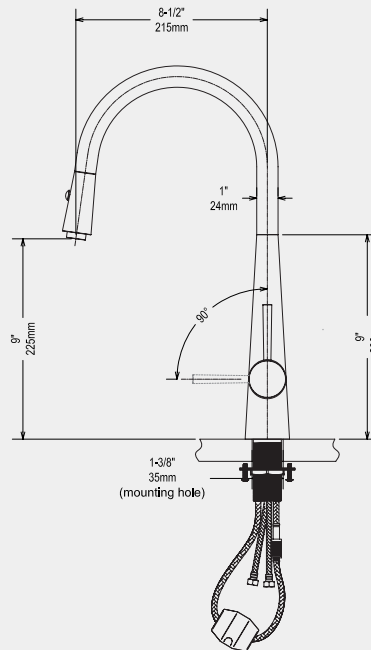

Easy Install

Rust Resistant

Specifications

Descriptions

- 3/8" speedway compression
- Ceramic cartridge
- Silent braided nylon hose
- Swiss Neoperi® PEX Food-Grade Pull-Out Hose + Quick Connect Hose

Certifications

- CSA B125.1
- NSF/ANSI standard 61 and 372
- ASME A112.18.1

Material & Installation

- Premium solid lead-free brass construction for durability and reliability.
- MT surface finishes resist corrosion and tarnishing.
- Single-hole or three-hole installation (Deck plate needed to be buy separated).
- Preattached flexible supply lines simplify installation.

POS NO.	SPARE PART DESCRIPTION	Qty
1	Elbow pipe	1
2	Wearing ring	1
3	O ring	2
4	Pipe insert	1
5	U tube connector	1
6	Main body	1
7	Main body nut	1
8	O ring	1
9	Main screw tube	1
10	Rubber pad	1
11	Metal Pad	1
12	Main body fixing nut	1
13	Quick connector	1
14	Hose cap	1
15	Weighted ball	1
16	Hose 9/16-24UNEF-M8x1	1
17	Cartridge cushion	1
18	Spain citec ceramic disc cartridge	1
19	Cartridge holder	1
20	Cartridge deco cover	1
21	Nut cover	1
22	Hexagon socket screw	1
23	Handle	1
24	Spray head	1
25	O ring	1
26	Hose M15x1-M8x1-1800	1
27	Pipe insert	1