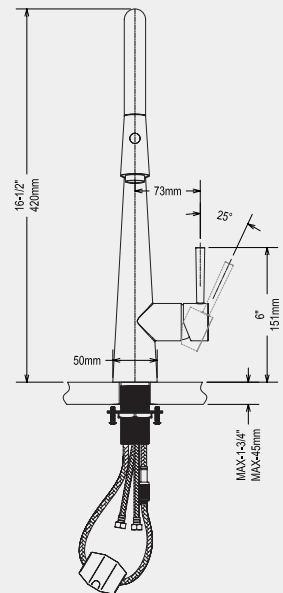

Easy Install

Rust Resistant

Specifications

Descriptions

- 3/8" speedway compression
- Ceramic cartridge
- Silent braided nylon hose
- Swiss Neoperi® PEX Food-Grade Pull-Out Hose + Quick Connect Hose

Certifications

- CSA B125.1
- NSF/ANSI standard 61 and 372
- ASME A112.18.1

Material & Installation

- Premium solid lead-free brass construction for durability and reliability.
- MT surface finishes resist corrosion and tarnishing.
- Single-hole or three-hole installation (Deck plate needed to be buy separated).
- Preattached flexible supply lines simplify installation.

POS NO.	SPARE PART DESCRIPTION	Qty
1	Elbow pipe	1
2	Wearing ring	1
3	O ring	2
4	Pipe insert	1
5	U tube connector	1
6	Main body	1
7	Main body nut	1
8	O ring	1
9	Main screw tube	1
10	Rubber pad	1
11	Metal Pad	1
12	Main body fixing nut	1
13	Quick connector	1
14	Hose cap	1
15	Weighted ball	1
16	Hose 9/16-24UNEF-M8x1	1
17	Cartridge cushion	1
18	Spain citec ceramic disc cartridge	1
19	Cartridge holder	1
20	Cartridge deco cover	1
21	Nut cover	1
22	Hexagon socket screw	1
23	Handle	1
24	Spray head	1
25	O ring	1
26	Hose M15x1-M8x1-1800	1
27	Pipe insert	1