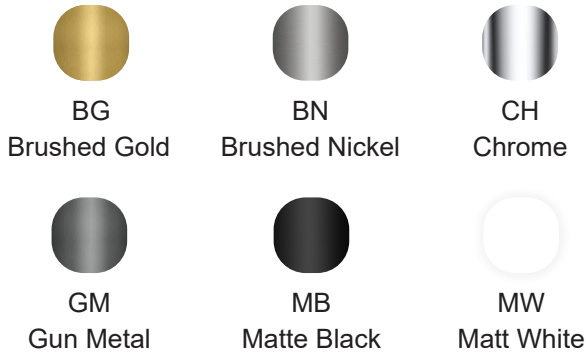

SPEC Sheet

Model: KFB1036

Single handle Single-Hole Kitchen Faucet

Available Colors/Finishes

Color tiles intended for reference only.

Lead-free

Water saving

Easy Control

Easy Install

Rust Resistant

Specifications

Descriptions

- 3/8" speedway compression
- Ceramic cartridge
- Silent braided nylon hose
- Swiss Neoperl® PEX Food-Grade Pull-Out Hose + Quick Connect Hose

Certifications