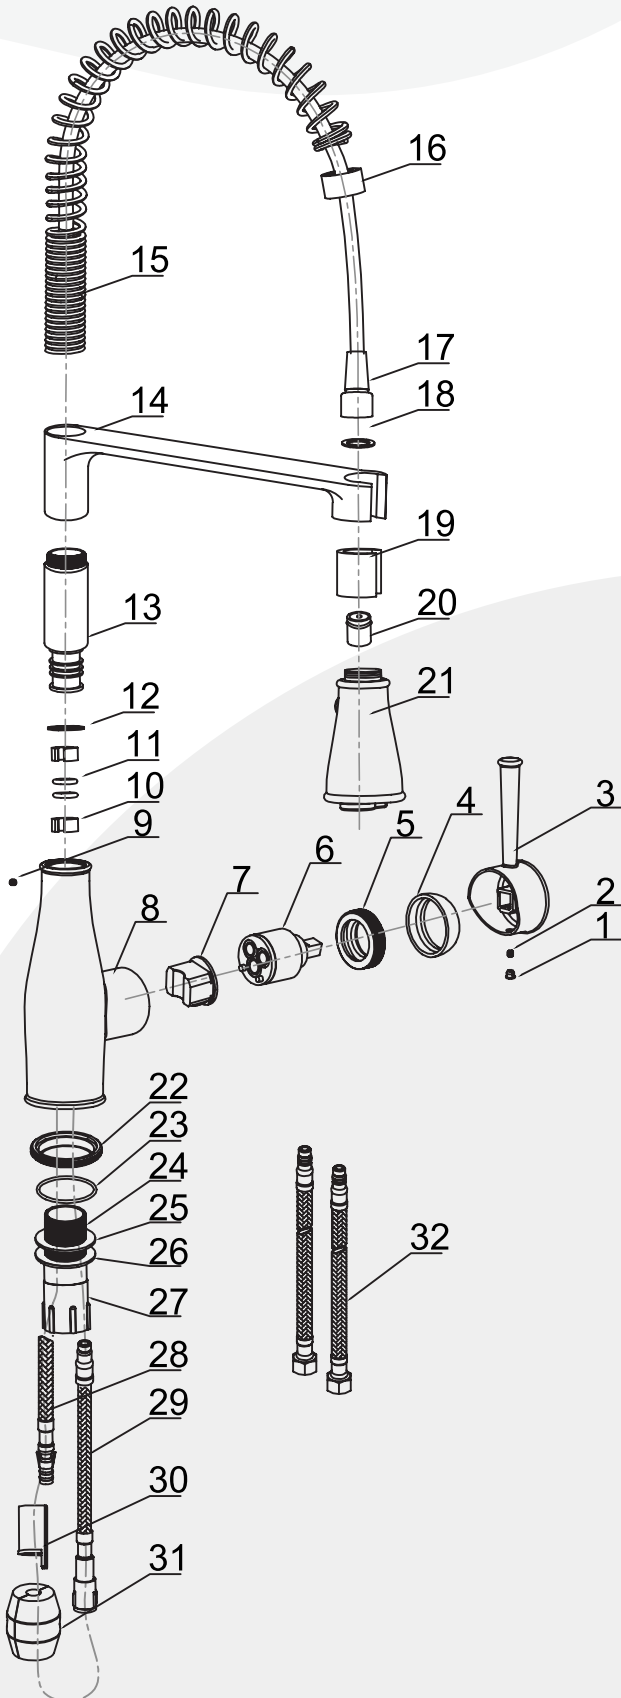

Easy Install

Rust Resistant

Specifications

Descriptions

- 3/8" speedway compression
- Ceramic cartridge
- Silent braided nylon hose
- Swiss Neoperl® PEX Food-Grade Pull-Out Hose + Quick Connect Hose

Certifications

- CSA B125.1
- NSF/ANSI standard 61 and 372
- ASME A112.18.1

Material & Installation

- Premium solid lead-free brass construction for durability and reliability.
- MT surface finishes resist corrosion and tarnishing.
- Single-hole or three-hole installation (Deck plate needed to be buy separated).
- Preattached flexible supply lines simplify installation.

Water Conservation & Rebates

Model: KFB1036

Single handle Single-Hole Kitchen Faucet

Lead-free

Water saving

Easy Control

Easy Install

Rust Resistant

POS NO.	SPARE PART DESCRIPTION	Qty
1	Nut cover	1
2	Hexagon screw	1
3	Handle	1
4	Cartridge deco cover	1
5	Cartridge holder	1
6	Spain citec ceramic disc cartridge	1
7	Cartridge cushion	1
8	Main body	1
9	Hexagon screw	1
10	Plastic buckle	2
11	O ring	2
12	Wearing ring	1
13	Shower connecting pipe	1
14	Shower Card holder	1
15	Spring	1
16	Shower connector	1
17	Hose	1
18	O ring	1
19	Shower sheath	1
20	Valve	1
21	Spray head	1
22	Main body nut	1
23	O ring	1
24	Main screw tube	1
25	Rubber pad	1
26	Metal Pad	1
27	Main body fixing nut	1
28	Hose	1
29	Quick connector	1
30	Hose cap	1
31	Weighted ball	1
32	Hose 9/16-24UNEF-M8x4	1