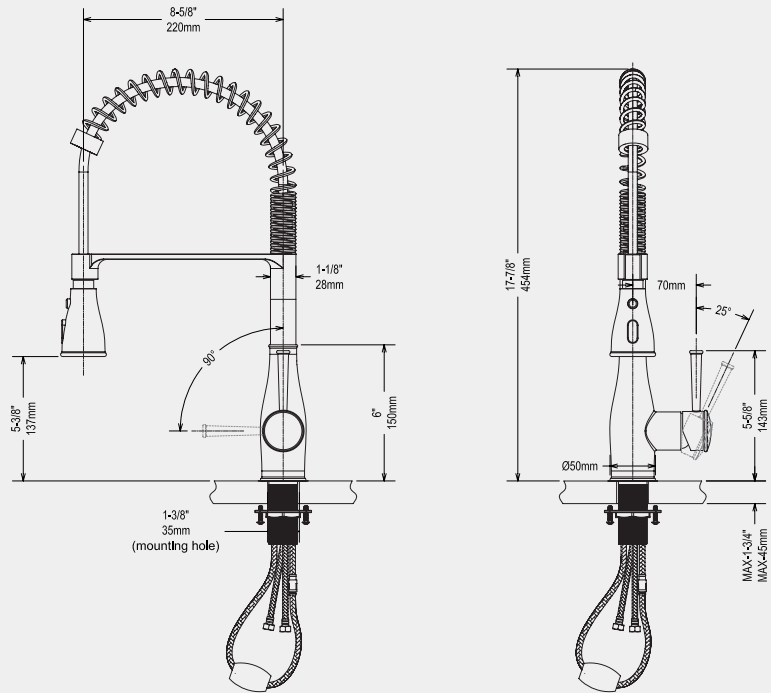

Easy Install

Rust Resistant

Specifications

Descriptions

- 3/8" speedway compression
- Ceramic cartridge
- Silent braided nylon hose
- Swiss Neoperl® PEX Food-Grade Pull-Out Hose + Quick Connect Hose

Certifications

- CSA B125.1
- NSF/ANSI standard 61 and 372
- ASME A112.18.1

Material & Installation

- Premium solid lead-free brass construction for durability and reliability.
- MT surface finishes resist corrosion and tarnishing.
- Single-hole or three-hole installation (Deck plate needed to be buy separated).
- Preattached flexible supply lines simplify installation.

Water Conservation & Rebates

Model: KFB1036

Single handle Single-Hole Kitchen Faucet

Lead-free

Water saving

Easy Control

Easy Install

Rust Resistant

POS NO.	SPARE PART DESCRIPTION	Qty
1	Nut cover	1
2	Hexagon screw	1
3	Handle	1
4	Cartridge deco cover	1
5	Cartridge holder	1
6	Spain citec ceramic disc cartridge	1
7	Cartridge cushion	1
8	Main body	1
9	Hexagon screw	1
10	Plastic buckle	2
11	O ring	2
12	Wearing ring	1
13	Shower connecting pipe	1
14	Shower Card holder	1
15	Spring	1
16	Shower connector	1
17	Hose	1
18	O ring	1
19	Shower sheath	1
20	Valve	1
21	Spray head	1
22	Main body nut	1
23	O ring	1
24	Main screw tube	1
25	Rubber pad	1
26	Metal Pad	1
27	Main body fixing nut	1
28	Hose	1
29	Quick connector	1
30	Hose cap	1
31	Weighted ball	1
32	Hose 9/16-24UNEF-M8x4	1