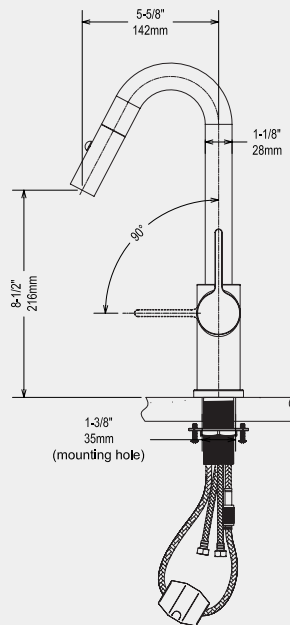

Certifications

- CSA B125.1
- NSF/ANSI standard 61 and 372
- ASME A112.18.1

Material & Installation

- Premium solid lead-free brass construction for durability and reliability.
- MT surface finishes resist corrosion and tarnishing.
- Single-hole or three-hole installation (Deck plate needed to be buy seperated).
- Preattached flexible supply lines simplify installation.

Water Conservation & Rebates