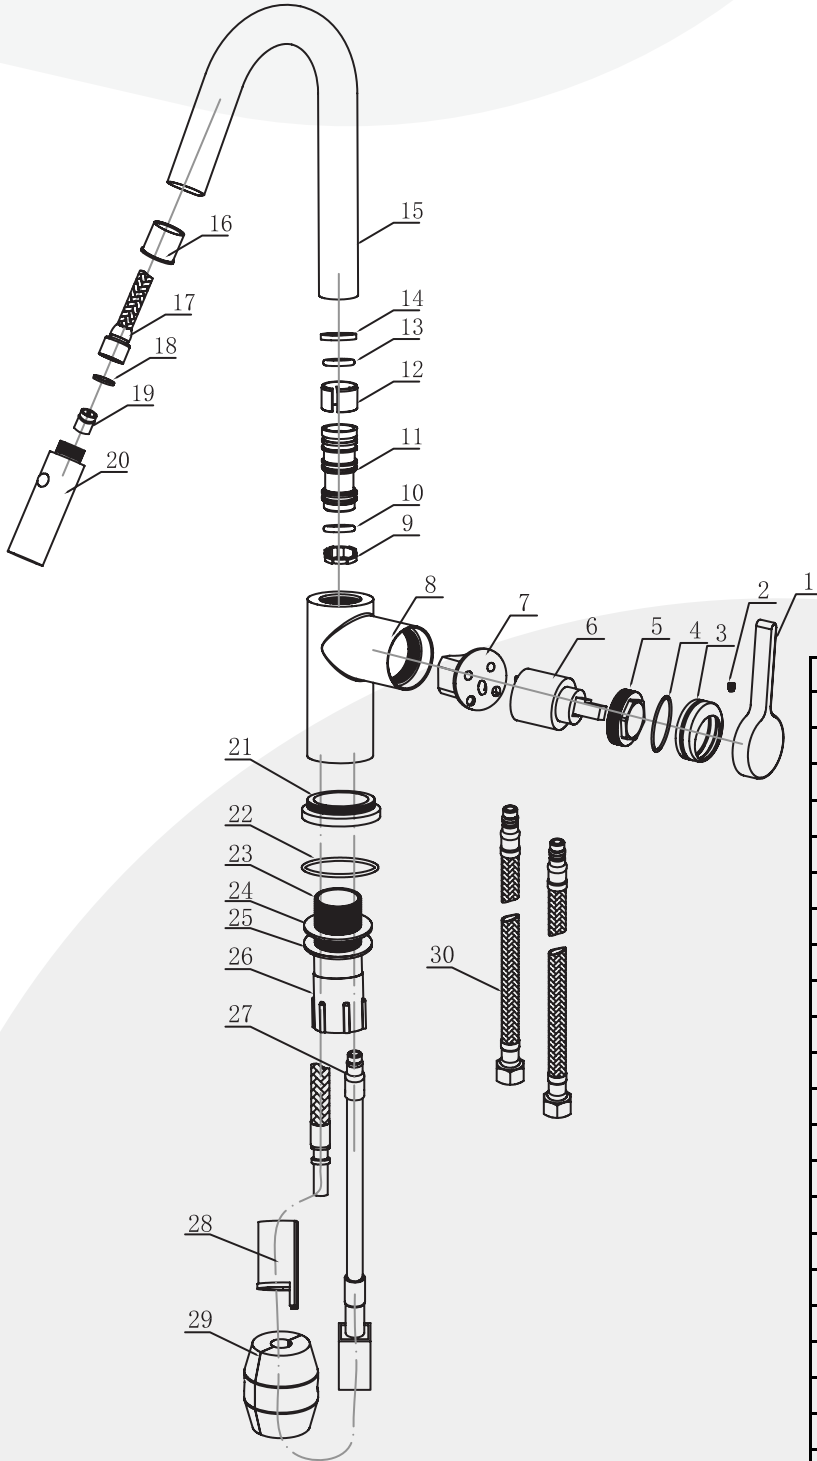

### Descriptions

- 3/8" speedway compression
- Ceramic cartridge
- Silent braided nylon hose
- Swiss Neoperl® PEX Food-Grade Pull-Out Hose + Quick Connect Hose

## Material & Installation

- Premium solid lead-free brass construction for durability and reliability.
- MT surface finishes resist corrosion and tarnishing.
- Single-hole or three-hole installation (Deck plate needed to be buy seperated).
- Preattached flexible supply lines simplify installation.

## Single handle Single-Hole Kitchen Faucet

Lead-free

Water saving

Easy Control

Easy Install

Rust Resistant

POS NO.	SPARE PART DESCRIPTION	Qty
1	Handle	1
2	Screw	1
3	Cartridge deco cover	1
4	O ring	1
5	Cartridge holder	1
6	Spain citec ceramic disc cartridge	1
7	Cartridge cushion	1
8	Main body	1
9	Open positioning ring	1
10	O ring	1
11	U tube connector	1
12	Plastic buckle	1
13	O ring	1
14	Wear washer	1
15	U tube	1
16	Pipe insert	1
17	Hose	1
18	O ring	1
19	Valve	1
20	Spray head	1
21	Body base	1
22	O ring	1
23	Main screw tube	1
24	Rubber pad	1
25	Metal Pad	1
26	Main body fixing nut	1
27	Quick connector	1
28	Hose cap	1
29	Weighted ball	1
30	Hose 9/16-24UNEF-M8x4	1