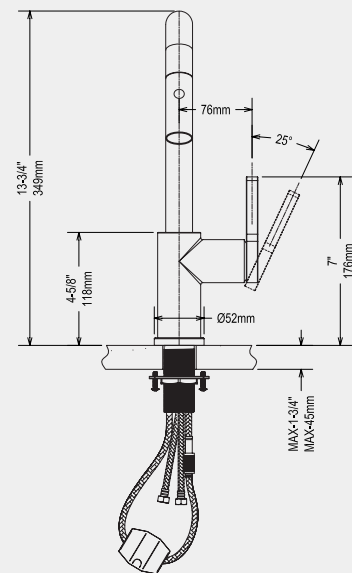

Certifications

- CSA B125.1
- NSF/ANSI standard 61 and 372
- ASME A112.18.1

Material & Installation

- Premium solid lead-free brass construction for durability and reliability.
- MT surface finishes resist corrosion and tarnishing.
- Single-hole or three-hole installation (Deck plate needed to be buy seperated).
- Preattached flexible supply lines simplify installation.

Water Conservation & Rebates