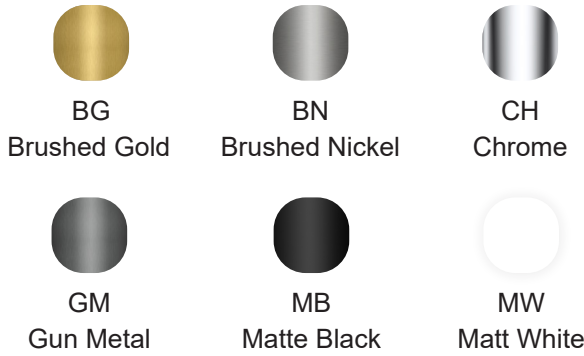

## Model: KFB1051B

Single handle Single-Hole Kitchen Faucet

### Available Colors/Finishes

Color tiles intended for reference only.

Lead-free

Water saving

Easy Control

Easy Install

Rust Resistant