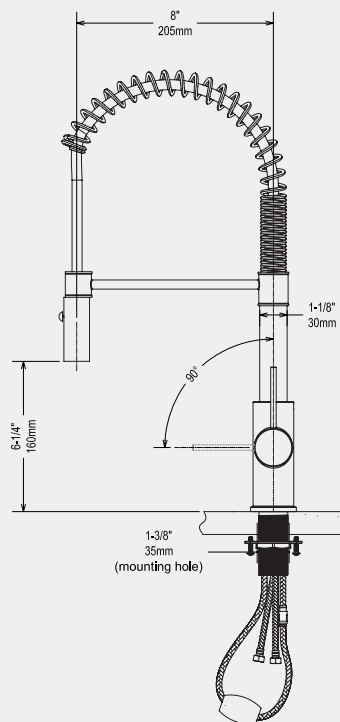

Certifications

- CSA B125.1
- NSF/ANSI standard 61 and 372
- ASME A112.18.1

Material & Installation

- Premium solid lead-free brass construction for durability and reliability.
- MT surface finishes resist corrosion and tarnishing.
- Single-hole or three-hole installation (Deck plate needed to be buy separated).
- Preattached flexible supply lines simplify installation.

Water Conservation & Rebates