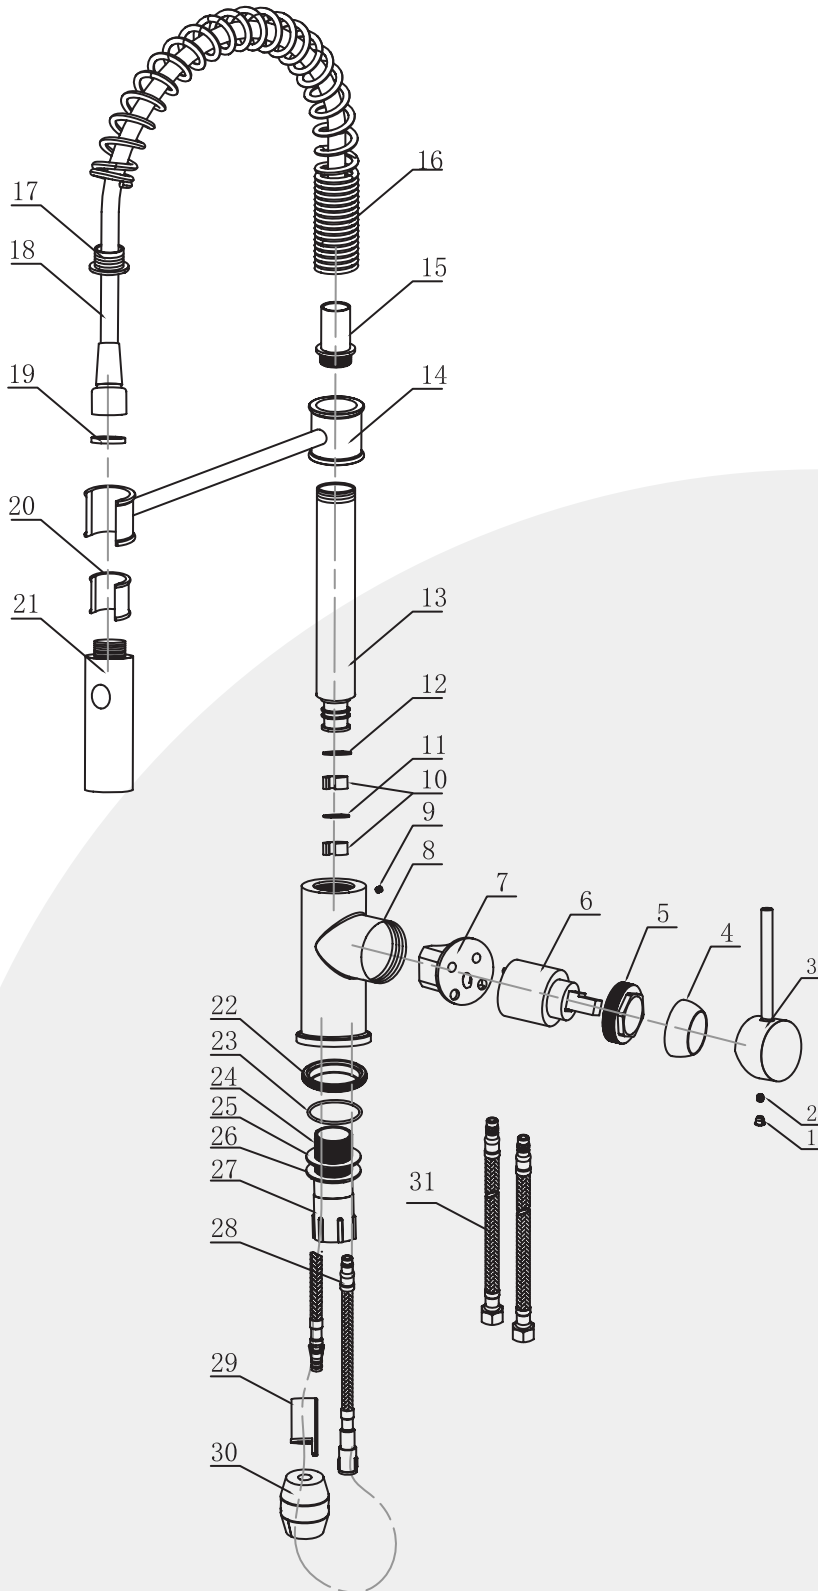

### Descriptions

- 3/8" speedway compression
- Ceramic cartridge
- Silent braided nylon hose
- Swiss Neoperi® PEX Food-Grade Pull-Out Hose + Quick Connect Hose

## Material & Installation

- Premium solid lead-free brass construction for durability and reliability.
- MT surface finishes resist corrosion and tarnishing.
- Single-hole or three-hole installation (Deck plate needed to be buy separated).
- Preattached flexible supply lines simplify installation.

## Single handle Single-Hole Kitchen Faucet

Lead-free

Water saving

Easy Control

Easy Install

Rust Resistant

POS NO.	SPARE PART DESCRIPTION	Qty
1	Nut cover	1
2	Screw	1
3	Handle	1
4	Cartridge deco cover	1
5	Cartridge holder	1
6	Spain citec ceramic disc cartridge	1
7	Cartridge cushion	1
8	Main body	1
9	Screw	1
10	Open positioning ring	1
11	O ring	1
12	O ring	1
13	Connecting pipe	1
14	Shower card holder	1
15	Spring connector	1
16	Spring	1
17	Shower connector	1
18	Spring	1
19	O ring	1
20	Shower sheath	1
21	Spray head	1
22	Main body nut	1
23	O ring	1
24	Main screw tube	1
25	Rubber pad	1
26	Metal pad	1
27	Main body fixing nut	1
28	Quick connector	1
29	Hose cap	1
30	Weighted ball	1
31	Hose 9/16-24UNEF-M8x24	1