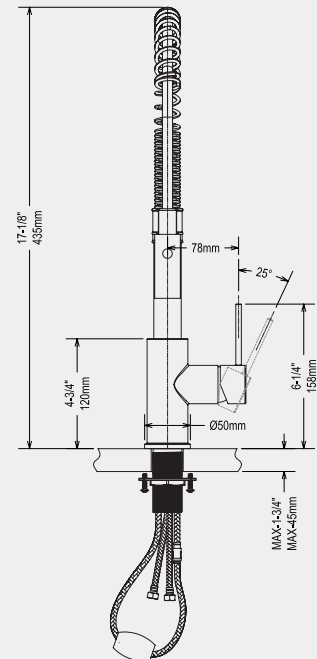

## Specifications

### Descriptions

- 3/8" speedway compression
- Ceramic cartridge
- Silent braided nylon hose
- Swiss Neoperi® PEX Food-Grade Pull-Out Hose + Quick Connect Hose

## Material & Installation

- Premium solid lead-free brass construction for durability and reliability.
- MT surface finishes resist corrosion and tarnishing.
- Single-hole or three-hole installation (Deck plate needed to be buy separated).
- Preattached flexible supply lines simplify installation.

## Single handle Single-Hole Kitchen Faucet

Lead-free

Water saving

Easy Control

Easy Install

Rust Resistant

POS NO.	SPARE PART DESCRIPTION	Qty
1	Nut cover	1
2	Screw	1
3	Handle	1
4	Cartridge deco cover	1
5	Cartridge holder	1
6	Spain citec ceramic disc cartridge	1
7	Cartridge cushion	1
8	Main body	1
9	Screw	1
10	Open positioning ring	1
11	O ring	1
12	O ring	1
13	Connecting pipe	1
14	Shower card holder	1
15	Spring connector	1
16	Spring	1
17	Shower connector	1
18	Spring	1
19	O ring	1
20	Shower sheath	1
21	Spray head	1
22	Main body nut	1
23	O ring	1
24	Main screw tube	1
25	Rubber pad	1
26	Metal pad	1
27	Main body fixing nut	1
28	Quick connector	1
29	Hose cap	1
30	Weighted ball	1
31	Hose 9/16-24UNEF-M8x24	1