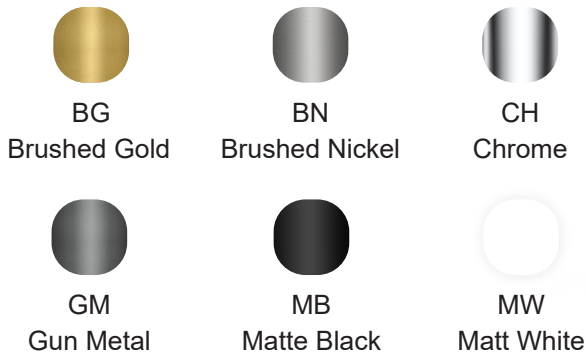

## Model: KFB1053

Single handle Single-Hole Kitchen Faucet

### Available Colors/Finishes

Color tiles intended for reference only.

Lead-free

Water saving

Easy Control

Easy Install

Rust Resistant