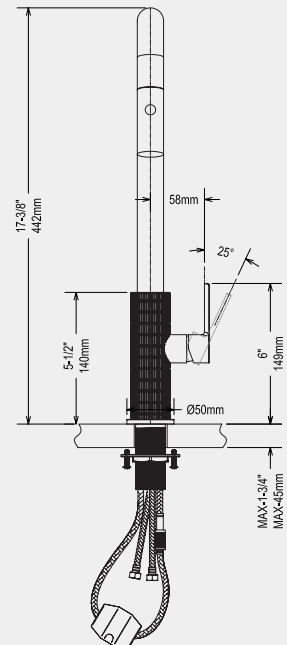

Certifications

- CSA B125.1
- NSF/ANSI standard 61 and 372
- ASME A112.18.1

Material & Installation

- Premium solid lead-free brass construction for durability and reliability.
- MT surface finishes resist corrosion and tarnishing.
- Single-hole or three-hole installation (Deck plate needed to be buy separated).
- Preattached flexible supply lines simplify installation.

Water Conservation & Rebates