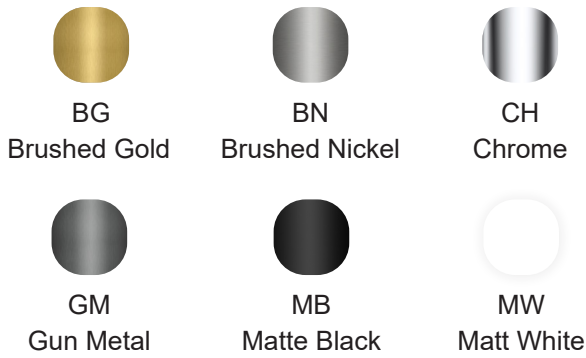

## Model: KFB1058C

Single handle Single-Hole Kitchen Faucet

### Available Colors/Finishes

Color tiles intended for reference only.

Lead-free

Water saving

Easy Control

Easy Install

Rust Resistant