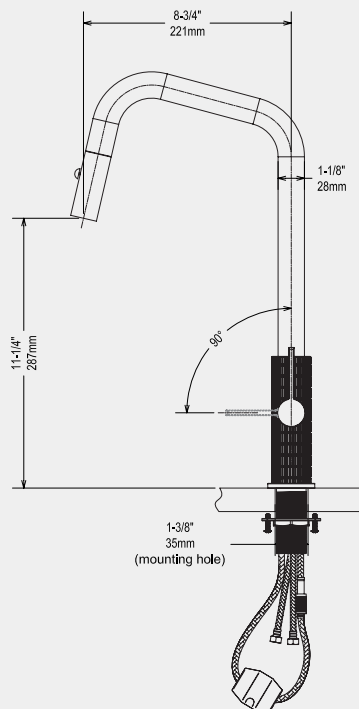

## Specifications

### Descriptions

- 3/8" speedway compression
- Ceramic cartridge
- Silent braided nylon hose
- Swiss Neoperl® PEX Food-Grade Pull-Out Hose + Quick Connect Hose

## Material & Installation

- Premium solid lead-free brass construction for durability and reliability.
- MT surface finishes resist corrosion and tarnishing.
- Single-hole or three-hole installation (Deck plate needed to be buy separated).
- Preattached flexible supply lines simplify installation.

# Model: KFB1058C

Single handle Single-Hole Kitchen Faucet

Lead-free

Water saving

Easy Control

Easy Install

Rust Resistant

POS NO.	SPARE PART DESCRIPTION	Qty
1	Handle	1
2	Screw	1
3	Cartridge deco cover	1
4	O ring	1
5	Cartridge holder	1
6	Spain citec ceramic disc cartridge	1
7	Universal cartridge	1
8	Main body	1
9	Screw	1
10	Plastic buckle	2
11	O ring	2
12	Wear washer	1
13	U tube	1
14	Pipe insert	1
15	Hose	1
16	O ring	1
17	Valve	1
18	Spray head	1
19	Body base	1
20	O ring	1
21	Main screw tube	1
22	Rubber pad	1
23	Metal Pad	1
24	Main body fixing nut	1
25	Quick connector	1
26	Hose cap	1
27	Weighted ball	1
28	Hose 9/16-24UNEF-M8x4	1