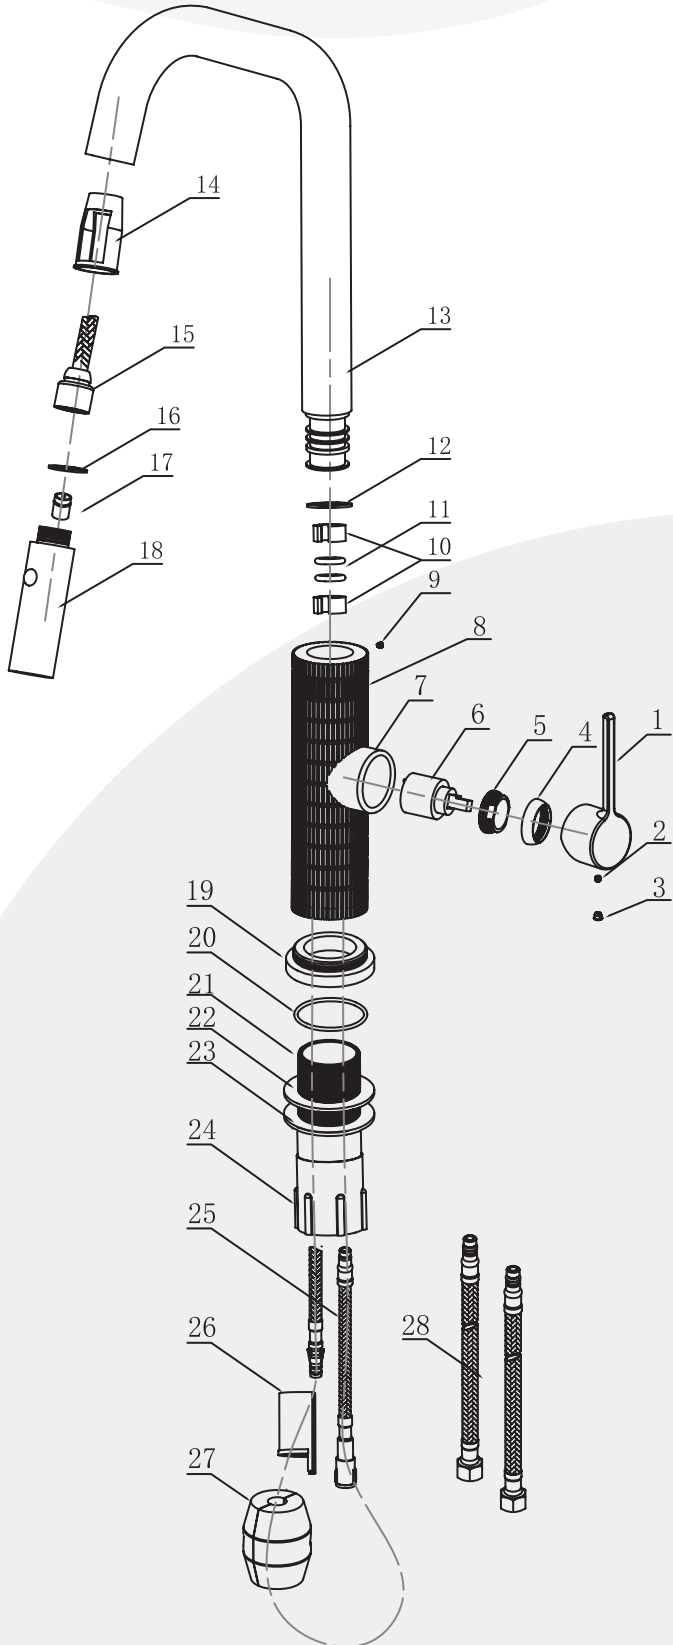

### Descriptions

- 3/8" speedway compression
- Ceramic cartridge
- Silent braided nylon hose
- Swiss Neoperl® PEX Food-Grade Pull-Out Hose + Quick Connect Hose

## Material & Installation

- Premium solid lead-free brass construction for durability and reliability.
- MT surface finishes resist corrosion and tarnishing.
- Single-hole or three-hole installation (Deck plate needed to be buy separated).
- Preattached flexible supply lines simplify installation.

# Model: KFB1058C

Single handle Single-Hole Kitchen Faucet

Lead-free

Water saving

Easy Control

Easy Install

Rust Resistant

POS NO.	SPARE PART DESCRIPTION	Qty
1	Handle	1
2	Screw	1
3	Cartridge deco cover	1
4	O ring	1
5	Cartridge holder	1
6	Spain citec ceramic disc cartridge	1
7	Universal cartridge	1
8	Main body	1
9	Screw	1
10	Plastic buckle	2
11	O ring	2
12	Wear washer	1
13	U tube	1
14	Pipe insert	1
15	Hose	1
16	O ring	1
17	Valve	1
18	Spray head	1
19	Body base	1
20	O ring	1
21	Main screw tube	1
22	Rubber pad	1
23	Metal Pad	1
24	Main body fixing nut	1
25	Quick connector	1
26	Hose cap	1
27	Weighted ball	1
28	Hose 9/16-24UNEF-M8x4	1