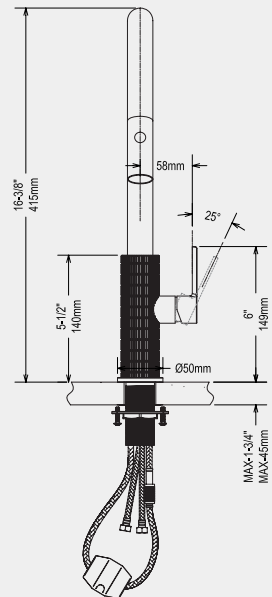

Easy Install

Rust Resistant

Specifications

Descriptions

- 3/8" speedway compression
- Ceramic cartridge
- Silent braided nylon hose
- Swiss Neoperi® PEX Food-Grade Pull-Out Hose + Quick Connect Hose

Certifications

- CSA B125.1
- NSF/ANSI standard 61 and 372
- ASME A112.18.1

Material & Installation

- Premium solid lead-free brass construction for durability and reliability.
- MT surface finishes resist corrosion and tarnishing.
- Single-hole or three-hole installation (Deck plate needed to be buy separated).
- Preattached flexible supply lines simplify installation.

Water Conservation & Rebates

Model: KFB1058

Single handle Single-Hole Kitchen Faucet

Lead-free

Water saving

Easy Control

Easy Install

Rust Resistant

POS NO.	SPARE PART DESCRIPTION	Qty
1	Handle	1
2	Screw	1
3	Cartridge deco cover	1
4	O ring	1
5	Cartridge holder	1
6	Spain citec ceramic disc cartridge	1
7	Universal cartridge	1
8	Main body	1
9	U tube connector	1
10	Plastic buckle	1
11	O Ring	2
12	Elbow pipe	1
13	Pipe insert	1
14	Hose M15x1-M8x1-1800	1
15	O ring	1
16	Valve	1
17	Spray head	1
18	Body base	1
19	O ring	1
20	Main screw tube	1
21	Rubber pad	1
22	Metal Pad	1
23	Main body fixing nut	1
24	Quick connector	1
25	Hose cap	1
26	Weighted ball	1
27	Hose 9/16-24UNEF-M8x4	1