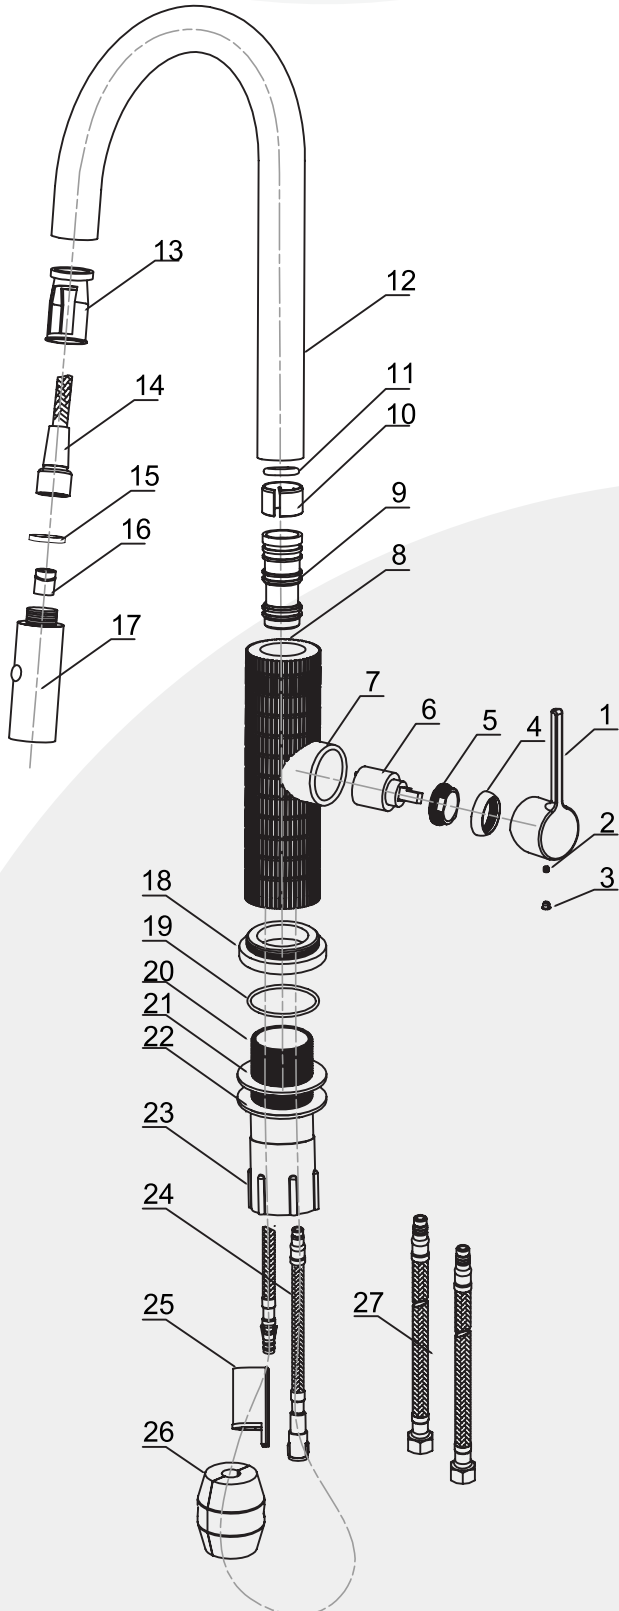

Easy Install

Rust Resistant

Specifications

Descriptions

- 3/8" speedway compression
- Ceramic cartridge
- Silent braided nylon hose
- Swiss Neoperi® PEX Food-Grade Pull-Out Hose + Quick Connect Hose

Certifications

- CSA B125.1
- NSF/ANSI standard 61 and 372
- ASME A112.18.1

Material & Installation

- Premium solid lead-free brass construction for durability and reliability.
- MT surface finishes resist corrosion and tarnishing.
- Single-hole or three-hole installation (Deck plate needed to be buy separated).
- Preattached flexible supply lines simplify installation.

Water Conservation & Rebates

Model: KFB1058

Single handle Single-Hole Kitchen Faucet

Lead-free

Water saving

Easy Control

Easy Install

Rust Resistant

POS NO.	SPARE PART DESCRIPTION	Qty
1	Handle	1
2	Screw	1
3	Cartridge deco cover	1
4	O ring	1
5	Cartridge holder	1
6	Spain citec ceramic disc cartridge	1
7	Universal cartridge	1
8	Main body	1
9	U tube connector	1
10	Plastic buckle	1
11	O Ring	2
12	Elbow pipe	1
13	Pipe insert	1
14	Hose M15x1-M8x1-1800	1
15	O ring	1
16	Valve	1
17	Spray head	1
18	Body base	1
19	O ring	1
20	Main screw tube	1
21	Rubber pad	1
22	Metal Pad	1
23	Main body fixing nut	1
24	Quick connector	1
25	Hose cap	1
26	Weighted ball	1
27	Hose 9/16-24UNEF-M8x4	1