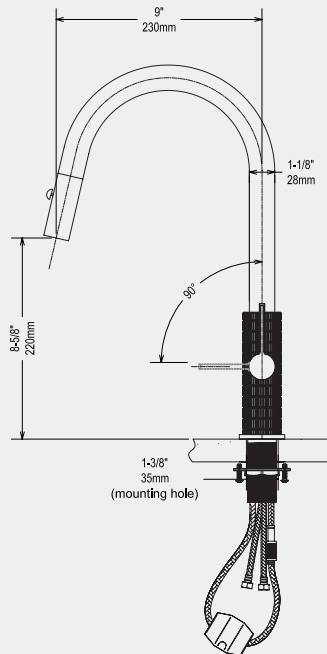

Easy Install

Rust Resistant

Specifications

Descriptions

- 3/8" speedway compression
- Ceramic cartridge
- Silent braided nylon hose
- Swiss Neoperi® PEX Food-Grade Pull-Out Hose + Quick Connect Hose

Certifications

- CSA B125.1
- NSF/ANSI standard 61 and 372
- ASME A112.18.1

Material & Installation

- Premium solid lead-free brass construction for durability and reliability.
- MT surface finishes resist corrosion and tarnishing.
- Single-hole or three-hole installation (Deck plate needed to be buy separated).
- Preattached flexible supply lines simplify installation.

Water Conservation & Rebates

Model: KFB1058

Single handle Single-Hole Kitchen Faucet

Lead-free

Water saving

Easy Control

Easy Install

Rust Resistant

POS NO.	SPARE PART DESCRIPTION	Qty
1	Handle	1
2	Screw	1
3	Cartridge deco cover	1
4	O ring	1
5	Cartridge holder	1
6	Spain citec ceramic disc cartridge	1
7	Universal cartridge	1
8	Main body	1
9	U tube connector	1
10	Plastic buckle	1
11	O Ring	2
12	Elbow pipe	1
13	Pipe insert	1
14	Hose M15x1-M8x1-1800	1
15	O ring	1
16	Valve	1
17	Spray head	1
18	Body base	1
19	O ring	1
20	Main screw tube	1
21	Rubber pad	1
22	Metal Pad	1
23	Main body fixing nut	1
24	Quick connector	1
25	Hose cap	1
26	Weighted ball	1
27	Hose 9/16-24UNEF-M8x4	1