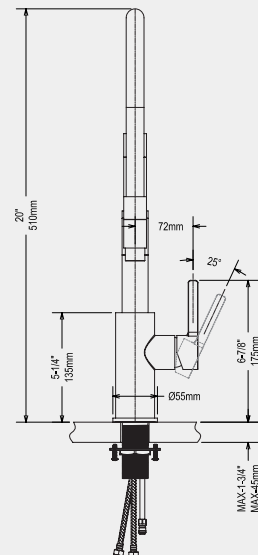

Easy Install

Rust Resistant

Specifications

Descriptions

- 3/8" speedway compression
- Ceramic cartridge
- Silent braided nylon hose

Certifications

- CSA B125.1
- NSF/ANSI standard 61 and 372
- ASME A112.18.1

Material & Installation

- Premium solid lead-free brass construction for durability and reliability.
- MT surface finishes resist corrosion and tarnishing.
- Single-hole or three-hole installation (Deck plate needed to be buy separated).
- Preattached flexible supply lines simplify installation.