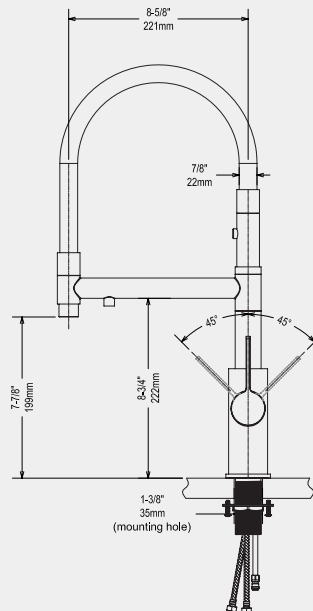

Easy Install

Rust Resistant

Specifications

Descriptions

- 3/8" speedway compression
- Ceramic cartridge
- Silent braided nylon hose

Certifications

- CSA B125.1
- NSF/ANSI standard 61 and 372
- ASME A112.18.1

Material & Installation

- Premium solid lead-free brass construction for durability and reliability.
- MT surface finishes resist corrosion and tarnishing.
- Single-hole or three-hole installation (Deck plate needed to be buy separated).
- Preattached flexible supply lines simplify installation.