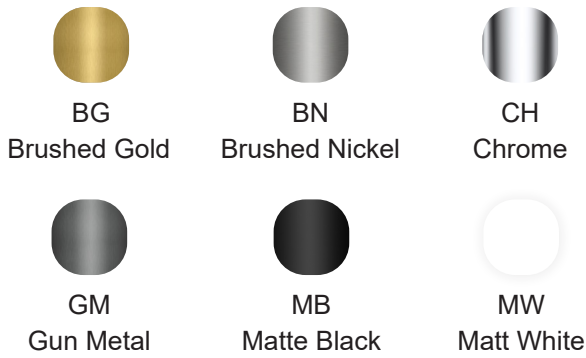

SPEC Sheet

Model: KFB1508

Single handle Single-Hole Kitchen Faucet

Available Colors/Finishes

Color tiles intended for reference only.

Lead-free

Water saving

Easy Control

Easy Install

Rust Resistant

Specifications

Descriptions

- 3/8" speedway compression
- Ceramic cartridge
- Silent braided nylon hose
- Swiss Neoperl® PEX Food-Grade Pull-Out Hose + Quick Connect Hose

Certifications