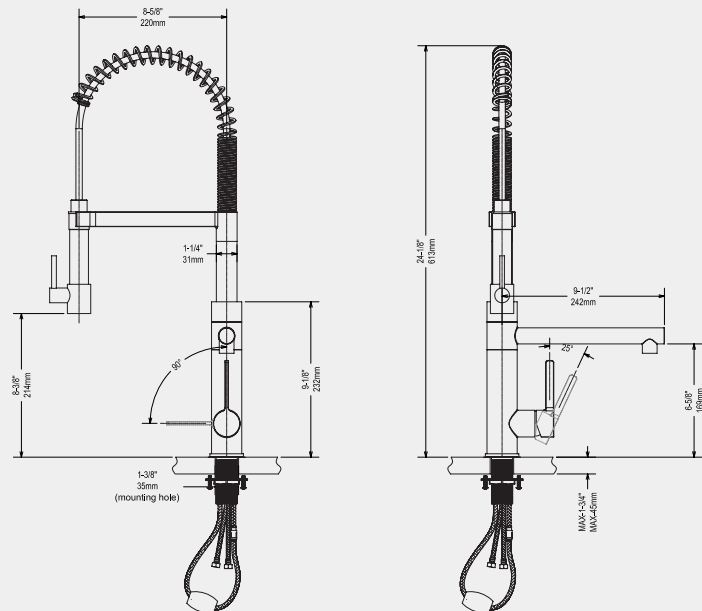

SPEC Sheet

Model: KFB1508

Single handle Single-Hole Kitchen Faucet

Available Colors/Finishes

Color tiles intended for reference only.

Lead-free

Water saving

Easy Control

Easy Install

Rust Resistant

Specifications

Descriptions

- 3/8" speedway compression
- Ceramic cartridge
- Silent braided nylon hose
- Swiss Neoperl® PEX Food-Grade Pull-Out Hose + Quick Connect Hose

Certifications

- CSA B125.1
- NSF/ANSI standard 61 and 372
- ASME A112.18.1

Material & Installation

- Premium solid lead-free brass construction for durability and reliability.
- MT surface finishes resist corrosion and tarnishing.
- Single-hole or three-hole installation (Deck plate needed to be buy seperated).
- Preattached flexible supply lines simplify installation.

Water Conservation & Rebates

Model: KFB1508

Single handle Single-Hole Kitchen Faucet

POS NO.	SPARE PART DESCRIPTION	Qty
1	Nut cover	1
2	Screw	1
3	Handle	1
4	Cartridge deco cover	1
5	Cartridge holder	1
6	Spain citec ceramic disc cartridge	1
7	Main body	1
8	Water distribution valve	1
9	O ring	2
10	O ring	1
11	Water Outlet Pipe	1
12	O ring	1
13	Main body fixing nut	1
14	O ring	1
15	Connecting pipe	1
16	Screw	1
17	O ring	2
18	Open positioning ring	1
19	Open positioning ring	1
20	O ring	1
21	U tube connector	1
22	Shower card holder	1
23	Nut	1
24	O ring	2
25	Spray head	1
26	Spring	1
27	Water outlet pipe	1
28	Shower connector	1
29	Connector	1
30	Magnet fixing nut	1
31	Nut	1
32	O ring	1
33	Magnet	2
34	Magnetic baffle	1
35	Screw	1
36	Valve	1
37	Spray head	1
38	Nozzle	1
39	O ring	1
40	Main screw tube	1
41	Rubber pad	1
42	Metal pad	1
43	Main body fixing nut	1
44	Screw	3
45	Body base	1
46	Hose 9/16-24UNEF-M8x24	1