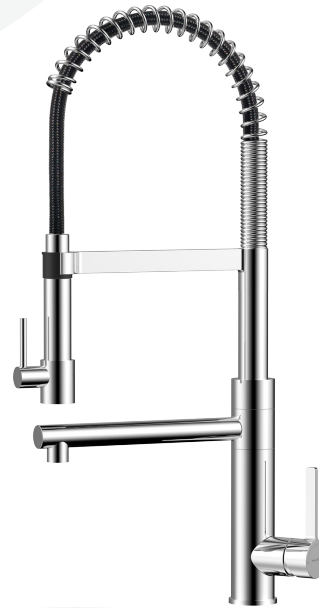

SPEC Sheet

Model: KFB1508

Single handle Single-Hole Kitchen Faucet

Available Colors/Finishes

Color tiles intended for reference only.

Lead-free

Water saving

Easy Control

Easy Install

Rust Resistant

Specifications

Descriptions

- 3/8" speedway compression
- Ceramic cartridge
- Silent braided nylon hose
- Swiss Neoperl® PEX Food-Grade Pull-Out Hose + Quick Connect Hose

Certifications

- CSA B125.1
- NSF/ANSI standard 61 and 372
- ASME A112.18.1

Material & Installation

- Premium solid lead-free brass construction for durability and reliability.
- MT surface finishes resist corrosion and tarnishing.
- Single-hole or three-hole installation (Deck plate needed to be buy seperated).
- Preattached flexible supply lines simplify installation.

Water Conservation & Rebates

Model: KFB1508

Single handle Single-Hole Kitchen Faucet

POS NO.	SPARE PART DESCRIPTION	Qty
1	Nut cover	1
2	Screw	1
3	Handle	1
4	Cartridge deco cover	1
5	Cartridge holder	1
6	Spain citec ceramic disc cartridge	1
7	Main body	1
8	Water distribution valve	1
9	O ring	2
10	O ring	1
11	Water Outlet Pipe	1
12	O ring	1
13	Main body fixing nut	1
14	O ring	1
15	Connecting pipe	1
16	Screw	1
17	O ring	2
18	Open positioning ring	1
19	Open positioning ring	1
20	O ring	1
21	U tube connector	1
22	Shower card holder	1
23	Nut	1
24	O ring	2
25	Spray head	1
26	Spring	1
27	Water outlet pipe	1
28	Shower connector	1
29	Connector	1
30	Magnet fixing nut	1
31	Nut	1
32	O ring	1
33	Magnet	2
34	Magnetic baffle	1
35	Screw	1
36	Valve	1
37	Spray head	1
38	Nozzle	1
39	O ring	1
40	Main screw tube	1
41	Rubber pad	1
42	Metal pad	1
43	Main body fixing nut	1
44	Screw	3
45	Body base	1
46	Hose 9/16-24UNEF-M8x24	1