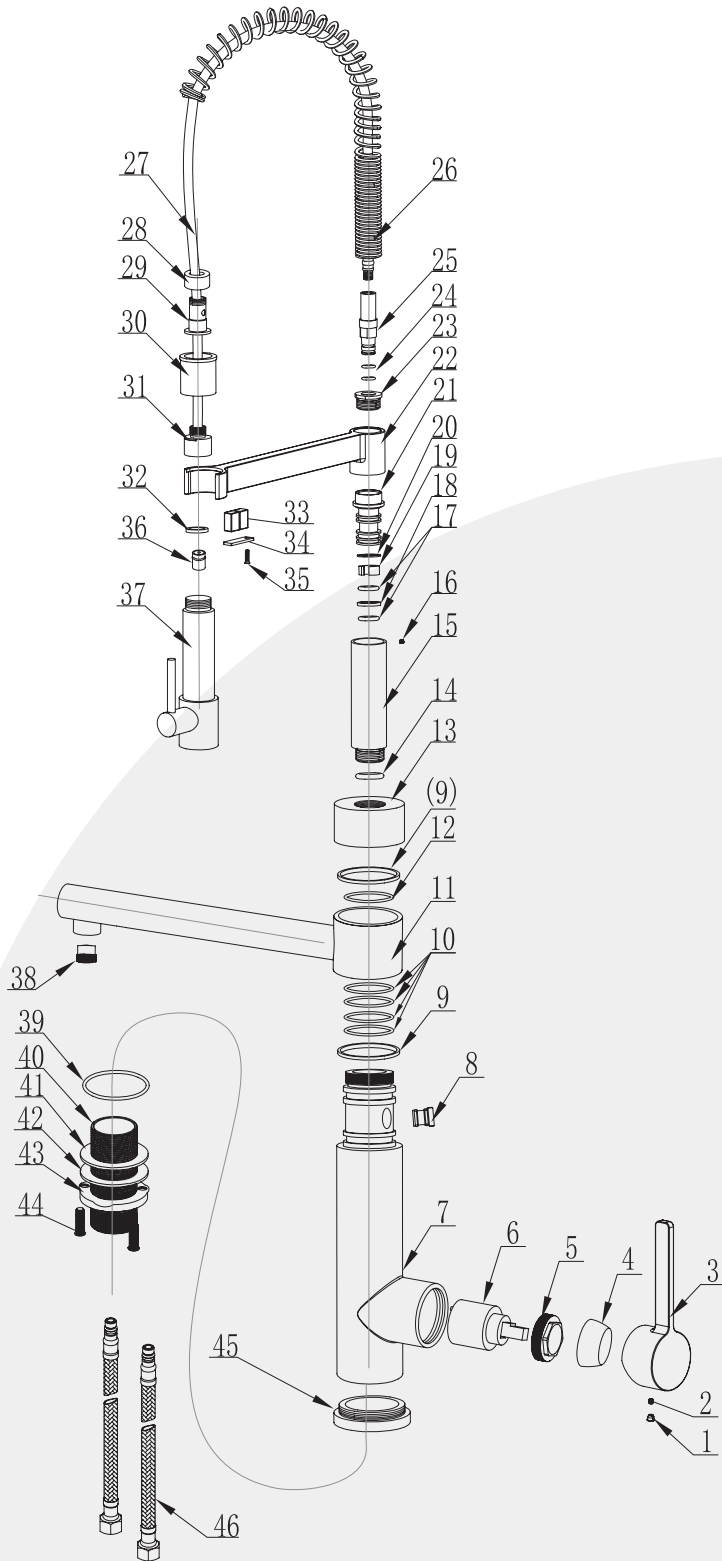

Easy Install

Rust Resistant

Specifications

Descriptions

- 3/8" speedway compression
- Ceramic cartridge
- Silent braided nylon hose
- Swiss Neoperl® PEX Food-Grade Pull-Out Hose + Quick Connect Hose

Certifications

- CSA B125.1
- NSF/ANSI standard 61 and 372
- ASME A112.18.1

Material & Installation

- Premium solid lead-free brass construction for durability and reliability.
- MT surface finishes resist corrosion and tarnishing.
- Single-hole or three-hole installation (Deck plate needed to be buy seperated).
- Preattached flexible supply lines simplify installation.

Water Conservation & Rebates

Model: KFB1508

Single handle Single-Hole Kitchen Faucet

POS NO.	SPARE PART DESCRIPTION	Qty
1	Nut cover	1
2	Screw	1
3	Handle	1
4	Cartridge deco cover	1
5	Cartridge holder	1
6	Spain citec ceramic disc cartridge	1
7	Main body	1
8	Water distribution valve	1
9	O ring	2
10	O ring	1
11	Water Outlet Pipe	1
12	O ring	1
13	Main body fixing nut	1
14	O ring	1
15	Connecting pipe	1
16	Screw	1
17	O ring	2
18	Open positioning ring	1
19	Open positioning ring	1
20	O ring	1
21	U tube connector	1
22	Shower card holder	1
23	Nut	1
24	O ring	2
25	Spray head	1
26	Spring	1
27	Water outlet pipe	1
28	Shower connector	1
29	Connector	1
30	Magnet fixing nut	1
31	Nut	1
32	O ring	1
33	Magnet	2
34	Magnetic baffle	1
35	Screw	1
36	Valve	1
37	Spray head	1
38	Nozzle	1
39	O ring	1
40	Main screw tube	1
41	Rubber pad	1
42	Metal pad	1
43	Main body fixing nut	1
44	Screw	3
45	Body base	1
46	Hose 9/16-24UNEF-M8x24	1