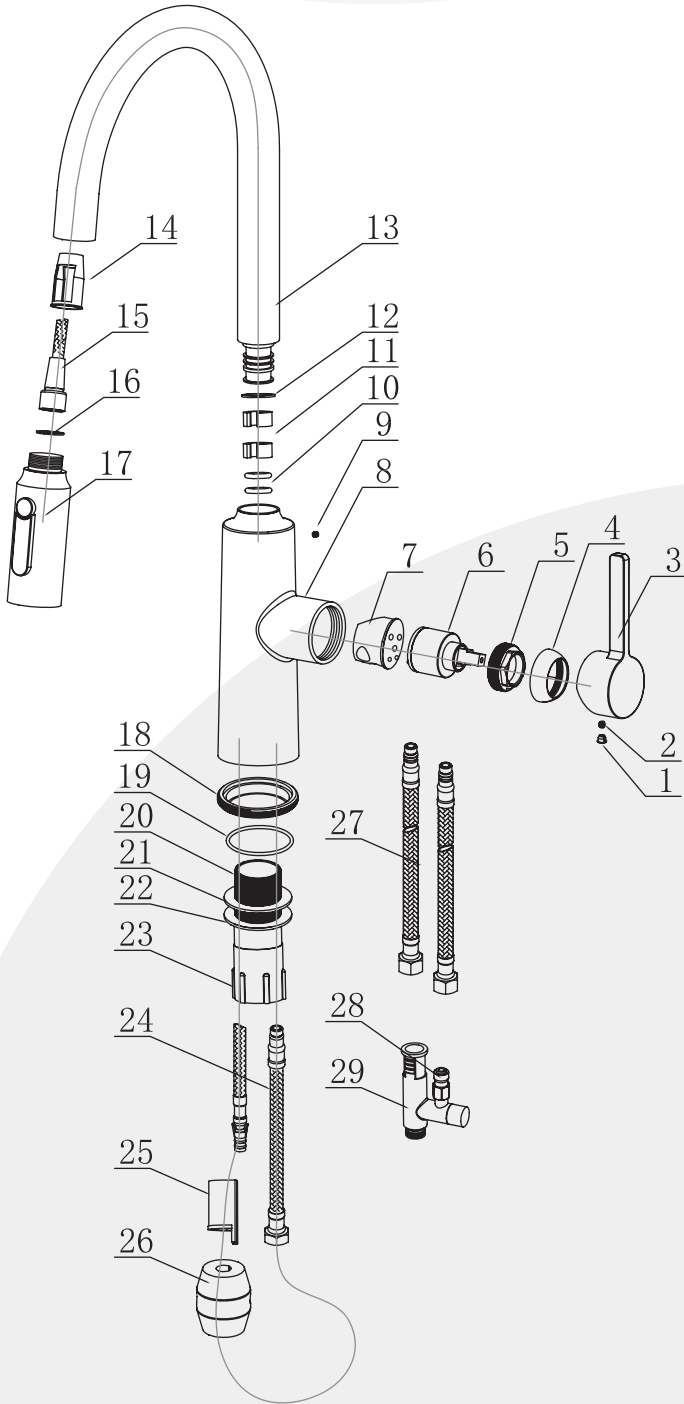

Easy Install

Rust Resistant

Specifications

Descriptions

- 3/8" speedway compression
- Ceramic cartridge
- Silent braided nylon hose
- Swiss Neoperl® PEX Food-Grade Pull-Out Hose + Quick Connect Hose

Certifications

- CSA B125.1
- NSF/ANSI standard 61 and 372
- ASME A112.18.1

Material & Installation

- Premium solid lead-free brass construction for durability and reliability.
- MT surface finishes resist corrosion and tarnishing.
- Single-hole or three-hole installation (Deck plate needed to be buy seperated).
- Preattached flexible supply lines simplify installation.

Water Conservation & Rebates

Model: KFB1510

Single handle Single-Hole Kitchen Faucet

Lead-free

Water saving

Easy Control

Easy Install

Rust Resistant

POS NO.	SPARE PART DESCRIPTION	Qty
1	Nut cover	1
2	Screw	1
3	Handle	1
4	Cartridge deco cover	1
5	Cartridge holder	1
6	Spain citec ceramic disc cartridge	1
7	Cartridge cushion	1
8	Main body	1
9	Screw	1
10	O ring	2
11	Plastic buckle	2
12	O ring	1
13	Weighted ball	1
14	Pipe insert	1
15	Pull-out pipe with purified water	1
16	O ring	1
17	Spray head	1
18	Body base	1
19	O ring	1
20	Main screw tube	1
21	Rubber pad	1
22	Metal pad	1
23	Main body fixing nut	1
24	Quick connector	1
25	Hose cap	1
26	Weighted ball	1
27	Hose 9/16-24UNEF-M8x24	1
28	Purified water copper pipe	1
29	Purified water connector	1