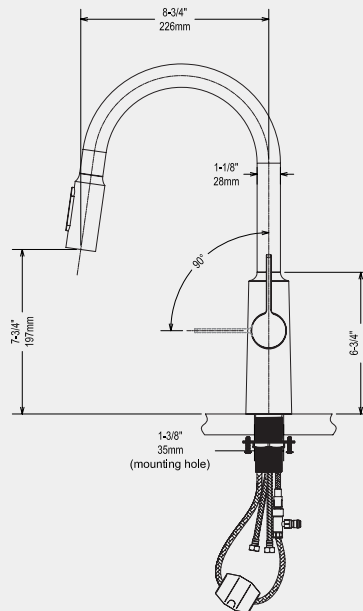

Easy Install

Rust Resistant

Specifications

Descriptions

- 3/8" speedway compression
- Ceramic cartridge
- Silent braided nylon hose
- Swiss Neoperl® PEX Food-Grade Pull-Out Hose + Quick Connect Hose

Certifications

- CSA B125.1
- NSF/ANSI standard 61 and 372
- ASME A112.18.1

Material & Installation

- Premium solid lead-free brass construction for durability and reliability.
- MT surface finishes resist corrosion and tarnishing.
- Single-hole or three-hole installation (Deck plate needed to be buy seperated).
- Preattached flexible supply lines simplify installation.

POS NO.	SPARE PART DESCRIPTION	Qty
1	Nut cover	1
2	Screw	1
3	Handle	1
4	Cartridge deco cover	1
5	Cartridge holder	1
6	Spain citec ceramic disc cartridge	1
7	Cartridge cushion	1
8	Main body	1
9	Screw	1
10	O ring	2
11	Plastic buckle	2
12	O ring	1
13	Weighted ball	1
14	Pipe insert	1
15	Pull-out pipe with purified water	1
16	O ring	1
17	Spray head	1
18	Body base	1
19	O ring	1
20	Main screw tube	1
21	Rubber pad	1
22	Metal pad	1
23	Main body fixing nut	1
24	Quick connector	1
25	Hose cap	1
26	Weighted ball	1
27	Hose 9/16-24UNEF-M8x24	1
28	Purified water copper pipe	1
29	Purified water connector	1