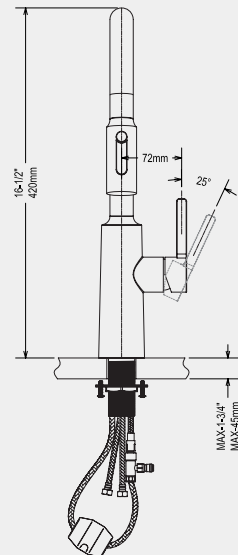

Easy Install

Rust Resistant

Specifications

Descriptions

- 3/8" speedway compression
- Ceramic cartridge
- Silent braided nylon hose
- Swiss Neoperl® PEX Food-Grade Pull-Out Hose + Quick Connect Hose

Certifications

- CSA B125.1
- NSF/ANSI standard 61 and 372
- ASME A112.18.1

Material & Installation

- Premium solid lead-free brass construction for durability and reliability.
- MT surface finishes resist corrosion and tarnishing.
- Single-hole or three-hole installation (Deck plate needed to be buy seperated).
- Preattached flexible supply lines simplify installation.

POS NO.	SPARE PART DESCRIPTION	Qty
1	Nut cover	1
2	Screw	1
3	Handle	1
4	Cartridge deco cover	1
5	Cartridge holder	1
6	Spain citec ceramic disc cartridge	1
7	Cartridge cushion	1
8	Main body	1
9	Screw	1
10	O ring	2
11	Plastic buckle	2
12	O ring	1
13	Weighted ball	1
14	Pipe insert	1
15	Pull-out pipe with purified water	1
16	O ring	1
17	Spray head	1
18	Body base	1
19	O ring	1
20	Main screw tube	1
21	Rubber pad	1
22	Metal pad	1
23	Main body fixing nut	1
24	Quick connector	1
25	Hose cap	1
26	Weighted ball	1
27	Hose 9/16-24UNEF-M8x24	1
28	Purified water copper pipe	1
29	Purified water connector	1