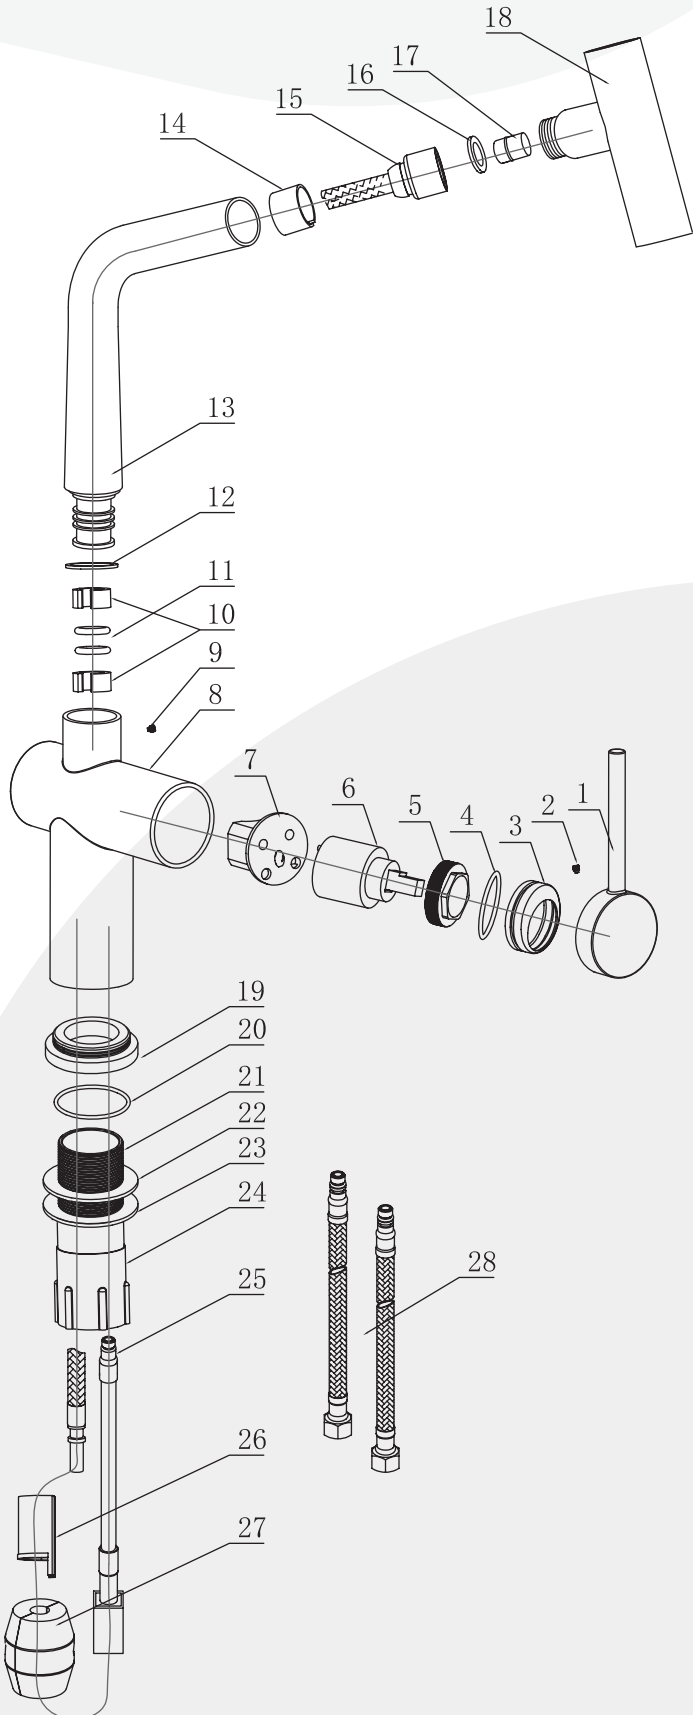

Easy Install

Rust Resistant

Specifications

Descriptions

- 3/8" speedway compression
- Ceramic cartridge
- Silent braided nylon hose
- Swiss Neoperl® PEX Food-Grade Pull-Out Hose + Quick Connect Hose

Certifications

- CSA B125.1
- NSF/ANSI standard 61 and 372
- ASME A112.18.1

Material & Installation

- Premium solid lead-free brass construction for durability and reliability.
- MT surface finishes resist corrosion and tarnishing.
- Single-hole or three-hole installation (Deck plate needed to be buy separated).
- Preattached flexible supply lines simplify installation.

Water Conservation & Rebates

Model: KFB1806

Single handle Single-Hole Kitchen Faucet

Lead-free

Water saving

Easy Control

Easy Install

Rust Resistant

POS NO.	SPARE PART DESCRIPTION	Qty
1	Handle	1
2	Screw	1
3	Cartridge deco cover	1
4	O ring	1
5	Cartridge holder	1
6	Spain citec ceramic disc cartridge	1
7	Cartridge cushion	1
8	Main body	1
9	Screw	1
10	Plastic buckle	2
11	O ring	2
12	O ring	1
13	Weighted ball	1
14	Pipe insert	1
15	Hose	1
16	O ring	1
17	Valve	1
18	Spray head	1
19	Body base	1
20	O ring	1
21	Main screw tube	1
22	Rubber pad	1
23	Metal pad	1
24	Main body fixing nut	1
25	Quick connector	1
26	Hose cap	1
27	Weighted ball	1
28	Hose 9/16-24UNEF-M8x24	1