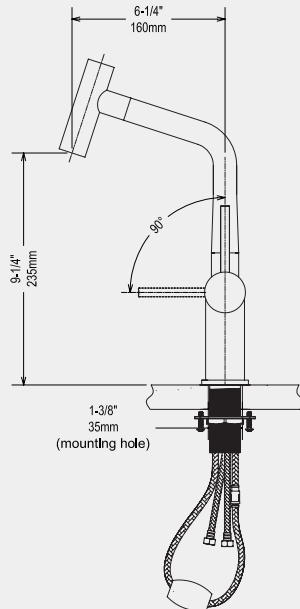

Easy Install

Rust Resistant

Specifications

Descriptions

- 3/8" speedway compression
- Ceramic cartridge
- Silent braided nylon hose
- Swiss Neoperl® PEX Food-Grade Pull-Out Hose + Quick Connect Hose

Certifications

- CSA B125.1
- NSF/ANSI standard 61 and 372
- ASME A112.18.1

Material & Installation

- Premium solid lead-free brass construction for durability and reliability.
- MT surface finishes resist corrosion and tarnishing.
- Single-hole or three-hole installation (Deck plate needed to be buy separated).
- Preattached flexible supply lines simplify installation.

POS NO.	SPARE PART DESCRIPTION	Qty
1	Handle	1
2	Screw	1
3	Cartridge deco cover	1
4	O ring	1
5	Cartridge holder	1
6	Spain citec ceramic disc cartridge	1
7	Cartridge cushion	1
8	Main body	1
9	Screw	1
10	Plastic buckle	2
11	O ring	2
12	O ring	1
13	Weighted ball	1
14	Pipe insert	1
15	Hose	1
16	O ring	1
17	Valve	1
18	Spray head	1
19	Body base	1
20	O ring	1
21	Main screw tube	1
22	Rubber pad	1
23	Metal pad	1
24	Main body fixing nut	1
25	Quick connector	1
26	Hose cap	1
27	Weighted ball	1
28	Hose 9/16-24UNEF-M8x24	1