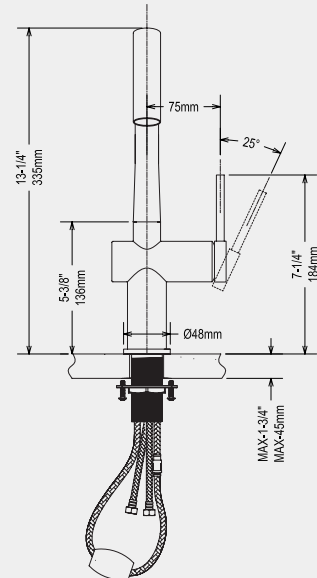

Easy Install

Rust Resistant

Specifications

Descriptions

- 3/8" speedway compression
- Ceramic cartridge
- Silent braided nylon hose
- Swiss Neoperl® PEX Food-Grade Pull-Out Hose + Quick Connect Hose

Certifications

- CSA B125.1
- NSF/ANSI standard 61 and 372
- ASME A112.18.1

Material & Installation

- Premium solid lead-free brass construction for durability and reliability.
- MT surface finishes resist corrosion and tarnishing.
- Single-hole or three-hole installation (Deck plate needed to be buy separated).
- Preattached flexible supply lines simplify installation.

POS NO.	SPARE PART DESCRIPTION	Qty
1	Handle	1
2	Screw	1
3	Cartridge deco cover	1
4	O ring	1
5	Cartridge holder	1
6	Spain citec ceramic disc cartridge	1
7	Cartridge cushion	1
8	Main body	1
9	Screw	1
10	Plastic buckle	2
11	O ring	2
12	O ring	1
13	Weighted ball	1
14	Pipe insert	1
15	Hose	1
16	O ring	1
17	Valve	1
18	Spray head	1
19	Body base	1
20	O ring	1
21	Main screw tube	1
22	Rubber pad	1
23	Metal pad	1
24	Main body fixing nut	1
25	Quick connector	1
26	Hose cap	1
27	Weighted ball	1
28	Hose 9/16-24UNEF-M8x24	1