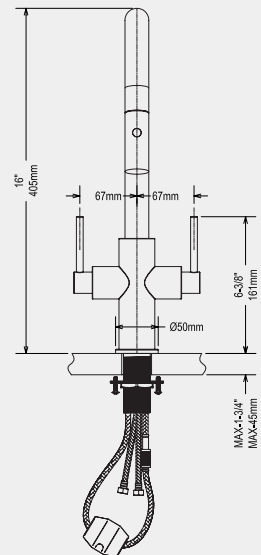

Easy Install

Rust Resistant

Specifications

Descriptions

- 3/8" speedway compression
- Ceramic cartridge
- Silent braided nylon hose
- Swiss Neoperl® PEX Food-Grade Pull-Out Hose + Quick Connect Hose

Certifications

- CSA B125.1
- NSF/ANSI standard 61 and 372
- ASME A112.18.1

Material & Installation

- Premium solid lead-free brass construction for durability and reliability.
- MT surface finishes resist corrosion and tarnishing.
- Single-hole or three-hole installation (Deck plate needed to be buy separated).
- Preattached flexible supply lines simplify installation.

Rust Resistant

POS NO.	SPARE PART DESCRIPTION	Qty
1	Screw	2
2	Handle	2
3	O ring	2
4	Spain citec ceramic disc cartridge	2
5	Main body	1
6	Screw	1
7	Plastic buckle	1
8	O ring	2
9	Plastic buckle	1
10	O ring	1
11	Weighted ball	1
12	Pipe insert	1
13	Hose	1
14	O ring	1
15	Valve	1
16	Spray head	1
17	Body base	1
18	O ring	1
19	Main screw tube	1
20	Rubber pad	1
21	Metal pad	1
22	Main body fixing nut	1
23	Quick connector	1
24	Hose cap	1
25	Weighted ball	1
26	Hose 9/16-24UNEF-M8x24	1