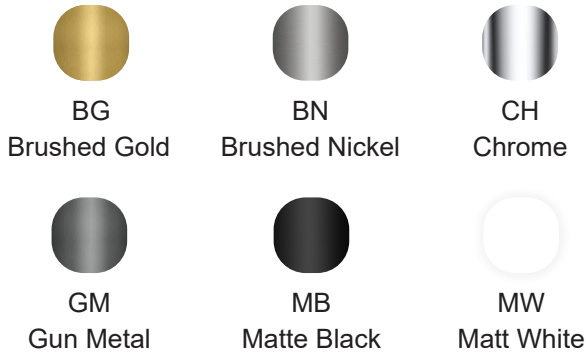

SPEC Sheet

Model: KFB2021

Two-Handles Single-Hole Kitchen Faucet

Available Colors/Finishes

Color tiles intended for reference only.

Lead-free

Water saving

Easy Control

Easy Install

Rust Resistant

Specifications

Descriptions

- 3/8" speedway compression
- Ceramic cartridge
- Silent braided nylon hose
- Swiss Neoperl® PEX Food-Grade Pull-Out Hose + Quick Connect Hose

Certifications