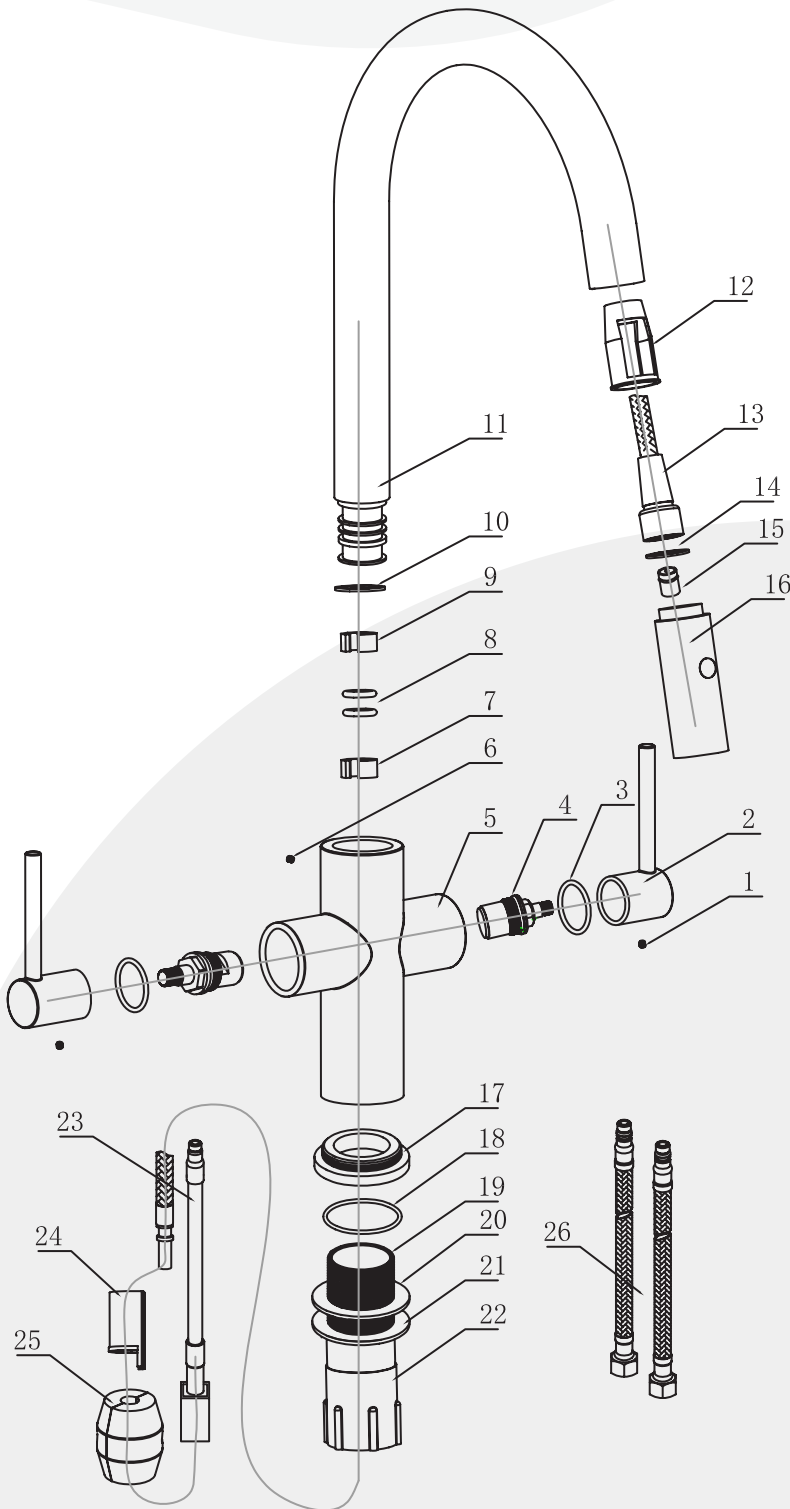

Easy Install

Rust Resistant

Specifications

Descriptions

- 3/8" speedway compression
- Ceramic cartridge
- Silent braided nylon hose
- Swiss Neoperl® PEX Food-Grade Pull-Out Hose + Quick Connect Hose

Certifications

- CSA B125.1
- NSF/ANSI standard 61 and 372
- ASME A112.18.1

Material & Installation

- Premium solid lead-free brass construction for durability and reliability.
- MT surface finishes resist corrosion and tarnishing.
- Single-hole or three-hole installation (Deck plate needed to be buy separated).
- Preattached flexible supply lines simplify installation.

Water Conservation & Rebates

Model: KFB2021

Two-Handles Single-Hole Kitchen Faucet

MAXTOR[®]
MAKE LIFE EASY

Lead-free

Water saving

Easy Control

Easy Install

Rust Resistant

POS NO.	SPARE PART DESCRIPTION	Qty
1	Screw	2
2	Handle	2
3	O ring	2
4	Spain citec ceramic disc cartridge	2
5	Main body	1
6	Screw	1
7	Plastic buckle	1
8	O ring	2
9	Plastic buckle	1
10	O ring	1
11	Weighted ball	1
12	Pipe insert	1
13	Hose	1
14	O ring	1
15	Valve	1
16	Spray head	1
17	Body base	1
18	O ring	1
19	Main screw tube	1
20	Rubber pad	1
21	Metal pad	1
22	Main body fixing nut	1
23	Quick connector	1
24	Hose cap	1
25	Weighted ball	1
26	Hose 9/16-24UNEF-M8x24	1