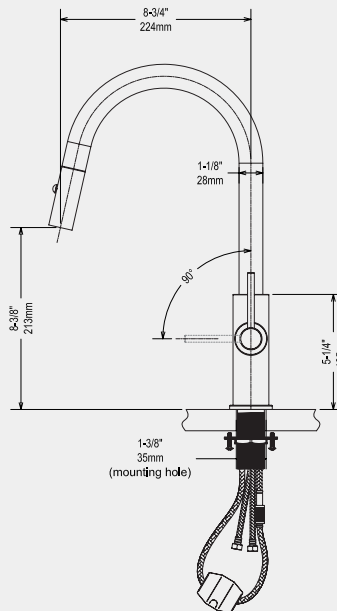

Easy Install

Rust Resistant

Specifications

Descriptions

- 3/8" speedway compression
- Ceramic cartridge
- Silent braided nylon hose
- Swiss Neoperl® PEX Food-Grade Pull-Out Hose + Quick Connect Hose

Certifications

- CSA B125.1
- NSF/ANSI standard 61 and 372
- ASME A112.18.1

Material & Installation

- Premium solid lead-free brass construction for durability and reliability.
- MT surface finishes resist corrosion and tarnishing.
- Single-hole or three-hole installation (Deck plate needed to be buy separated).
- Preattached flexible supply lines simplify installation.

Rust Resistant

POS NO.	SPARE PART DESCRIPTION	Qty
1	Screw	2
2	Handle	2
3	O ring	2
4	Spain citec ceramic disc cartridge	2
5	Main body	1
6	Screw	1
7	Plastic buckle	1
8	O ring	2
9	Plastic buckle	1
10	O ring	1
11	Weighted ball	1
12	Pipe insert	1
13	Hose	1
14	O ring	1
15	Valve	1
16	Spray head	1
17	Body base	1
18	O ring	1
19	Main screw tube	1
20	Rubber pad	1
21	Metal pad	1
22	Main body fixing nut	1
23	Quick connector	1
24	Hose cap	1
25	Weighted ball	1
26	Hose 9/16-24UNEF-M8x24	1