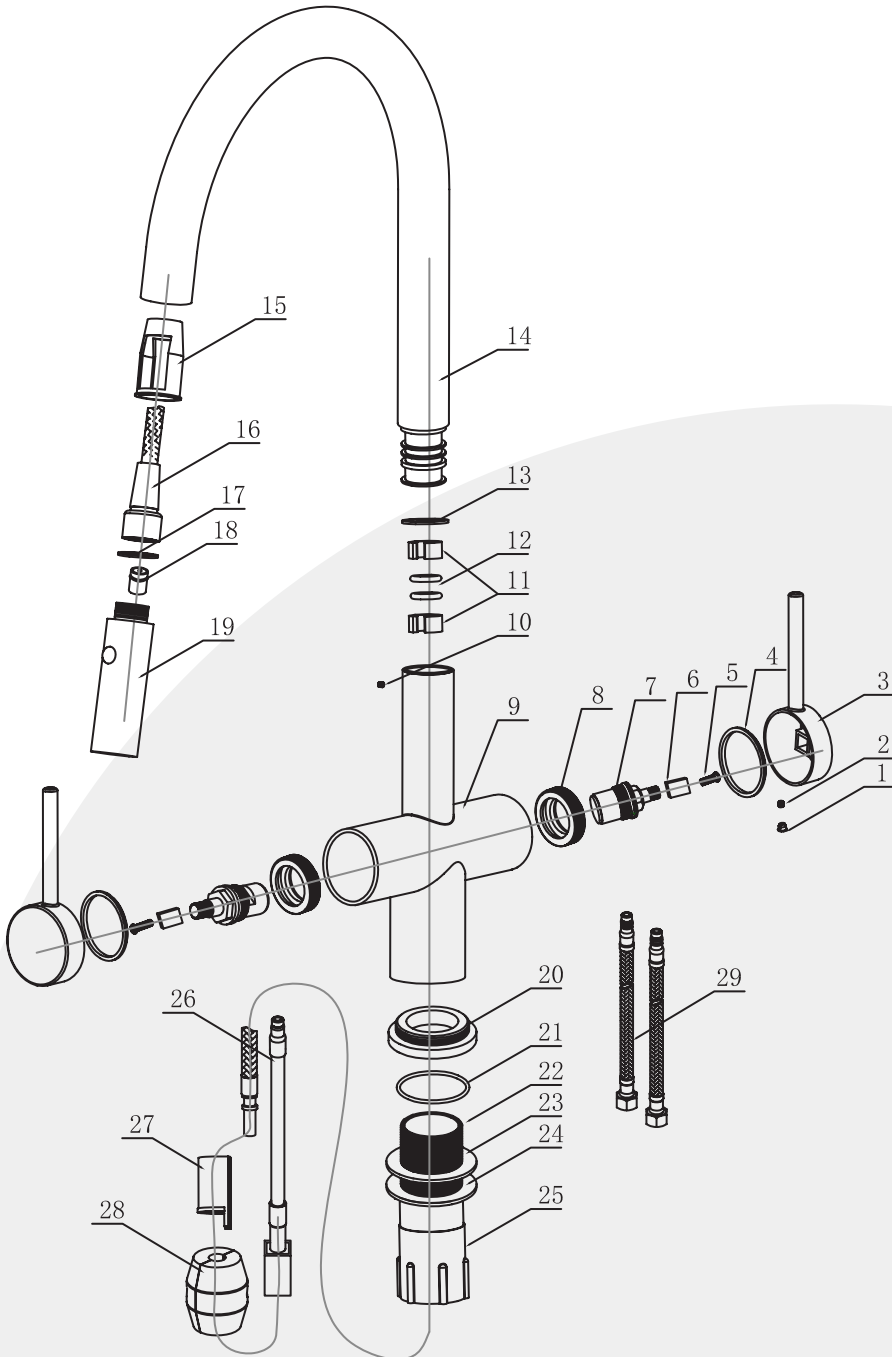

Easy Install

Rust Resistant

Specifications

Descriptions

- 3/8" speedway compression
- Ceramic cartridge
- Silent braided nylon hose
- Swiss Neoperi® PEX Food-Grade Pull-Out Hose + Quick Connect Hose

Certifications

- CSA B125.1
- NSF/ANSI standard 61 and 372
- ASME A112.18.1

Material & Installation

- Premium solid lead-free brass construction for durability and reliability.
- MT surface finishes resist corrosion and tarnishing.
- Single-hole or three-hole installation (Deck plate needed to be buy separated).
- Preattached flexible supply lines simplify installation.

Water Conservation & Rebates

Model: KFB2022

Two-Handles Single-Hole Kitchen Faucet

Lead-free

Water saving

Easy Control

Easy Install

Rust Resistant

POS NO.	SPARE PART DESCRIPTION	Qty
1	Nut cover	2
2	Screw	2
3	Handle	2
4	O ring	2
5	Screw	2
6	Conversion rubber sleeve	2
7	Spain citec ceramic disc cartridge	2
8	Cartridge cushion	2
9	Main body	1
10	Screw	1
11	Plastic buckle	2
12	O ring	2
13	O ring	1
14	Weighted ball	1
15	Pipe insert	1
16	Hose	1
17	O ring	1
18	Valve	1
19	Spray head	1
20	Body base	1
21	O ring	1
22	Main screw tube	1
23	Rubber pad	1
24	Metal pad	1
25	Main body fixing nut	1
26	Quick connector	1
27	Hose cap	1
28	Weighted ball	1
29	Hose 9/16-24UNEF-M8x24	1