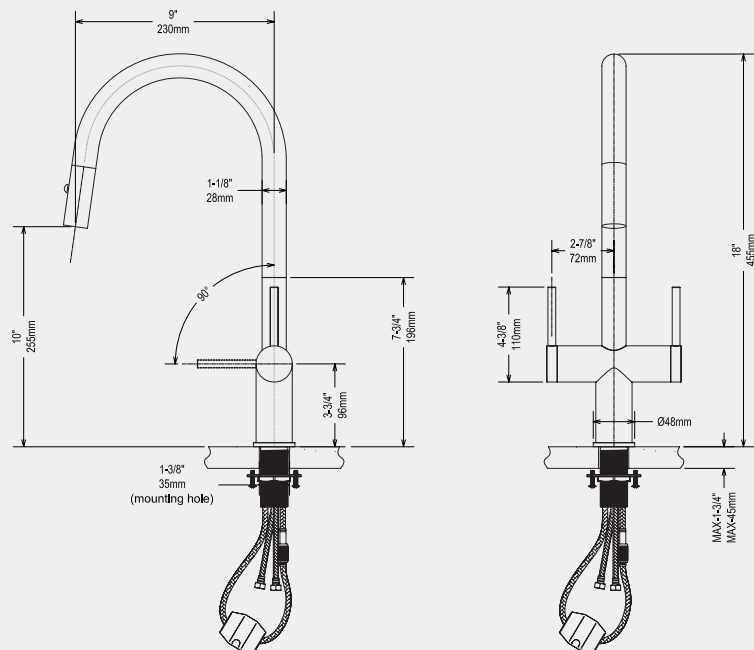

Easy Install

Rust Resistant

Specifications

Descriptions

- 3/8" speedway compression
- Ceramic cartridge
- Silent braided nylon hose
- Swiss Neoperi® PEX Food-Grade Pull-Out Hose + Quick Connect Hose

Certifications

- CSA B125.1
- NSF/ANSI standard 61 and 372
- ASME A112.18.1

Material & Installation

- Premium solid lead-free brass construction for durability and reliability.
- MT surface finishes resist corrosion and tarnishing.
- Single-hole or three-hole installation (Deck plate needed to be buy separated).
- Preattached flexible supply lines simplify installation.

Water Conservation & Rebates

Model: KFB2022

Two-Handles Single-Hole Kitchen Faucet

Lead-free

Water saving

Easy Control

Easy Install

Rust Resistant

POS NO.	SPARE PART DESCRIPTION	Qty
1	Nut cover	2
2	Screw	2
3	Handle	2
4	O ring	2
5	Screw	2
6	Conversion rubber sleeve	2
7	Spain citec ceramic disc cartridge	2
8	Cartridge cushion	2
9	Main body	1
10	Screw	1
11	Plastic buckle	2
12	O ring	2
13	O ring	1
14	Weighted ball	1
15	Pipe insert	1
16	Hose	1
17	O ring	1
18	Valve	1
19	Spray head	1
20	Body base	1
21	O ring	1
22	Main screw tube	1
23	Rubber pad	1
24	Metal pad	1
25	Main body fixing nut	1
26	Quick connector	1
27	Hose cap	1
28	Weighted ball	1
29	Hose 9/16-24UNEF-M8x24	1